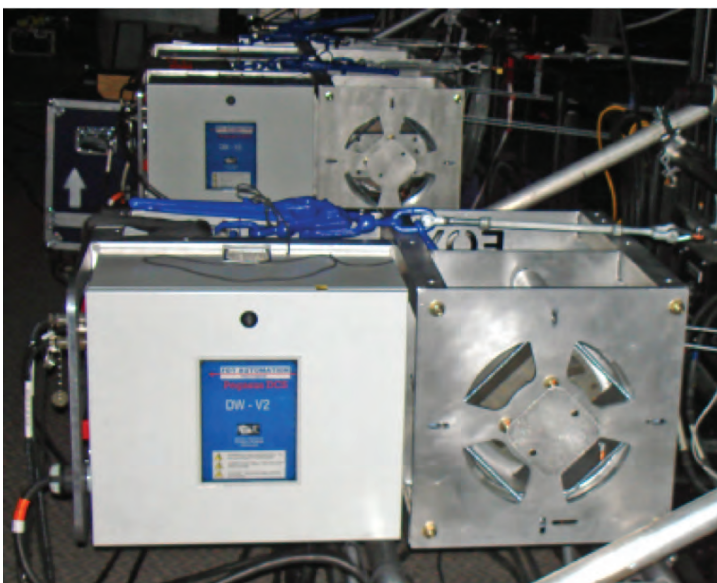

System and Safety

System: 3 Foy DW-V3

Weight Limit: 200lbs

Speed: 20 feet-per-second

Backup System: 3rd winch available for actor switch-outs.

The system is designed to have an actor perform the stunt 10-20 times, then take a break.

Safety Features: Cushioned landing area, 2 technicians stationed backstage

Operational Precautions: Both technicians must check carabiners prior to anyone flying. Actors may not perform the stunt more than 20 times before a break.

Foy DW-V3