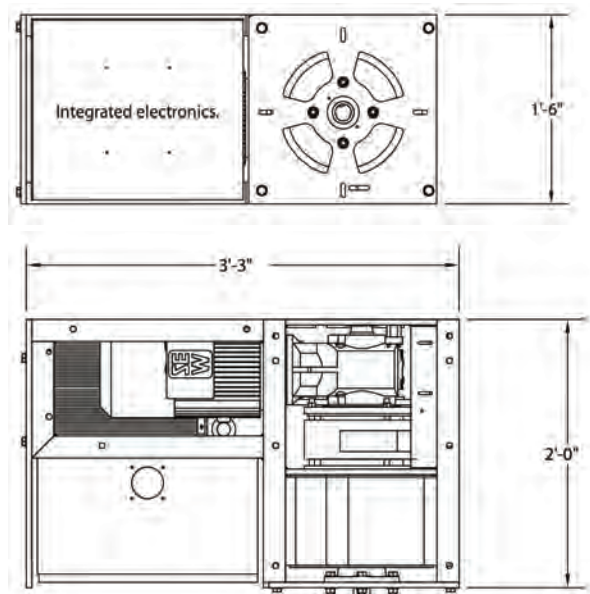

Foy DW-V3

**Top:** Foy DW-V3 Elevation  
**Bottom:** Foy DW-V3 Section

**Location of Stunt in maze.**  
**Green:** Stunt Reset Room.  
**Yellow:** Stunt Zone.

**Right:** SketchUp model of winch system for stunt.  
**Far Right:** Rendering of guest experience during stunt.