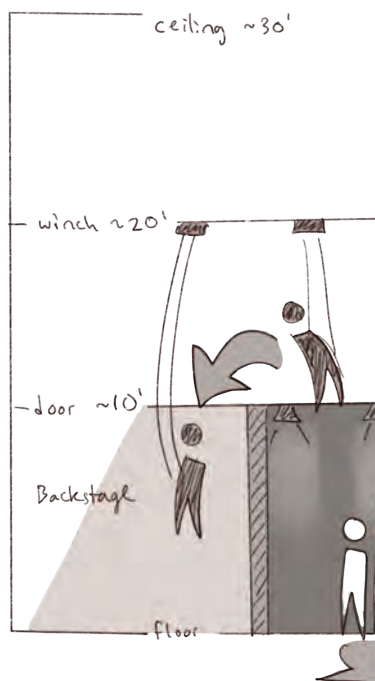

② STUNT-PERSON FLIES UP AND OVER WALL.