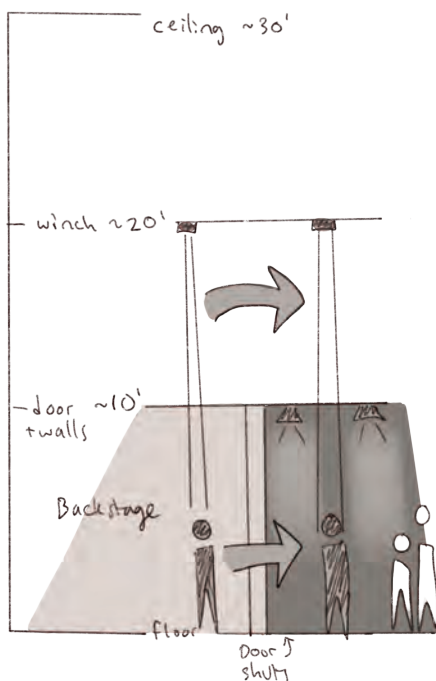

## The Guest Experience

Guests exit the elevator and proceed down a corridor. A scientist emerges from a door, begging for help. **The scientist then suddenly flies upwards, presumably pulled into a portal by SCP-106.**

## Timeline

Second 0	Second 2	Second 5	Second 10	Second 14
Scientist emerges from the door.	Scientist begs guests for help; door shuts.	Scientist flies upwards.	Scientist is lowered behind the door.	Door opens; stunt is reset for other actor.

① ACTOR STEPS THROUGH DOOR TOWARDS GUESTS. DOOR SHUTS.

② STUNT-PERSON FLIES UP AND OVER WALL.

③ ACTOR LANDS BEHIND WALL. DOOR OPENS UPON RESET.