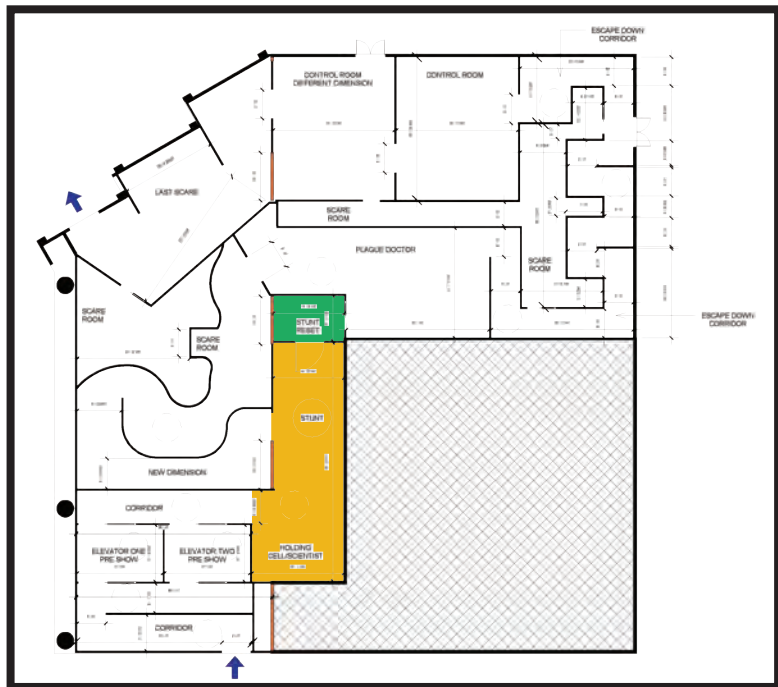

① ACTOR STEPS THROUGH DOOR TOWARDS GUESTS. DOOR SHUTS.

② STUNT-PERSON FLIES UP AND OVER WALL.

③ ACTOR LANDS BEHIND WALL. DOOR OPENS UPON RESET.

**Safety Features:** Cushioned landing area, 2 technicians stationed backstage

**Operational Precautions:** Both technicians must check carabiners prior to anyone flying. Actors may not perform the stunt more than 20 times before a break.

Foy DW-V3

**Top:** Foy DW-V3 Elevation  
**Bottom:** Foy DW-V3 Section

**Location of Stunt in maze.**  
**Green:** Stunt Reset Room.  
**Yellow:** Stunt Zone.

**Right:** SketchUp model of winch system for stunt.  
**Far Right:** Rendering of guest experience during stunt.