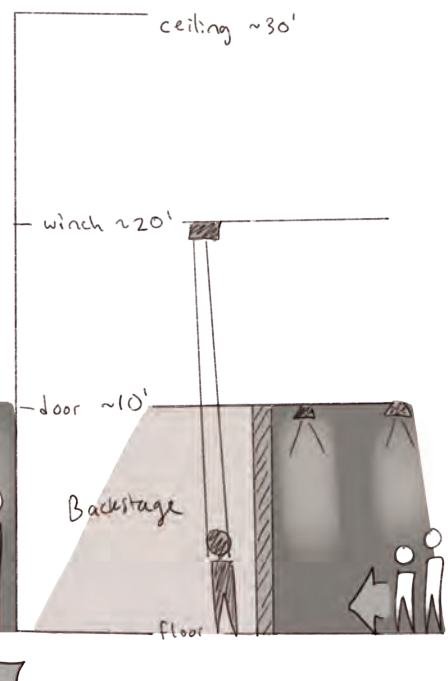

## The Guest Experience

Guests exit the elevator and proceed down a corridor. A scientist emerges from a door, begging for help. **The scientist then suddenly flies upwards, presumably pulled into a portal by SCP-106.**

## Timeline

Second 0	Second 2	Second 5	Second 10	Second 14
Scientist emerges from the door.	Scientist begs guests for help; door shuts.	Scientist flies upwards.	Scientist is lowered behind the door.	Door opens; stunt is reset for other actor.

① ACTOR STEPS THROUGH DOOR TOWARDS GUESTS. DOOR SHUTS.

② STUNT-PERSON FLIES UP AND OVER WALL.

③ ACTOR LANDS BEHIND WALL. DOOR OPENS UPON RESET.